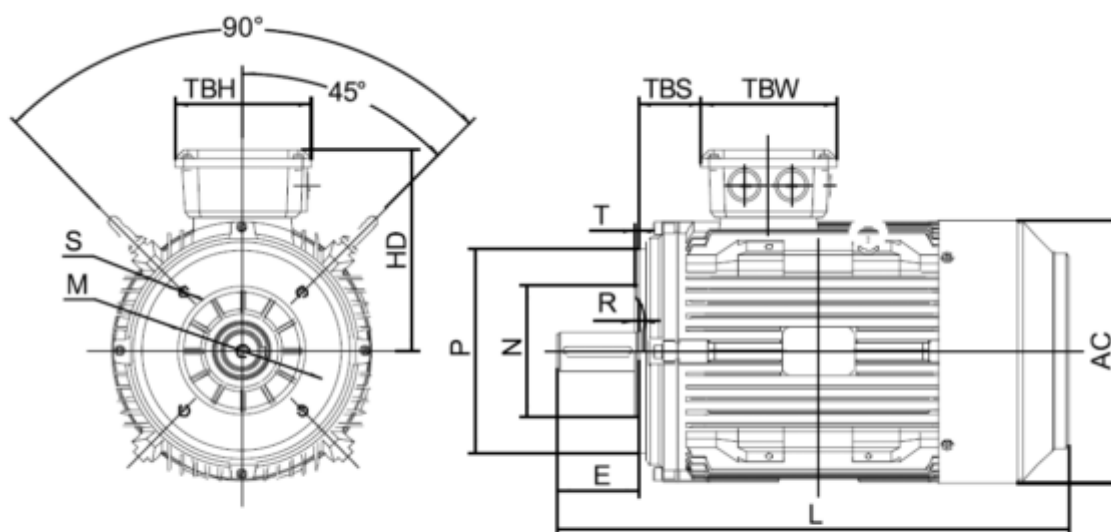

Data Sheet

Article number: 250300150615

Description: Kleedrive T3C 100L-6 1.5KW 900 rpm
3x230/400V 50HZ IP55 B14 Eff=82,5%

Measures

AA = 203	K = Ø12	TBW = 114
AC = Ø199	L = 385	
AD = 251	M = 130	
D = Ø28	N = 100	
E = 60	P = 160	
F = 8	S = 3.5	
G = 24	TBH = 114	
HD = 151	TBS = 76	