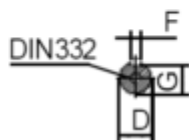

Data Sheet

Article number: 250300150615

Description: Kleedrive T3C 100L-6 1.5KW 900 rpm
3x230/400V 50HZ IP55 B14 Eff=82,5%

Measures

AA = 203	K = Ø12	TBW = 114
AC = Ø199	L = 385	
AD = 251	M = 130	
D = Ø28	N = 100	
E = 60	P = 160	
F = 8	S = 3.5	
G = 24	TBH = 114	
HD = 151	TBS = 76	